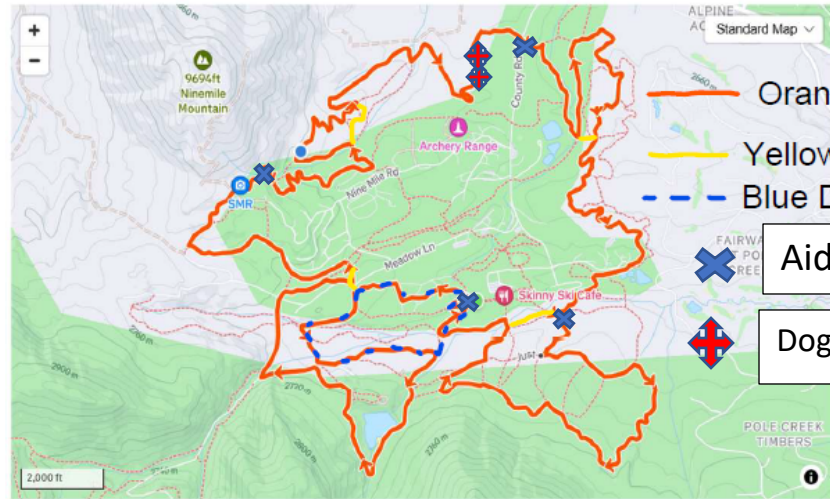

Stampede 25k (26k) loop

Nordic Skiing Route

★ Saved Edit

Details

📍 16.02 mi 🏔️ 1,581 ft

🕒 2:11:17

from Shawn's with corrections.

CREATED BY

greg finnoff
February 14, 2025 · Public

Route and Elevation

Orange Line = 25 k loop

Yellow cut off = 12.5 k course

Blue Dash = 3k course

Aid Station

Dogsled Trail Crossing

Start Times: Remember Daylight savings on Sunday.

50k- 9am

25k- 9:30

12.5k- 10am

3k- 10:05am